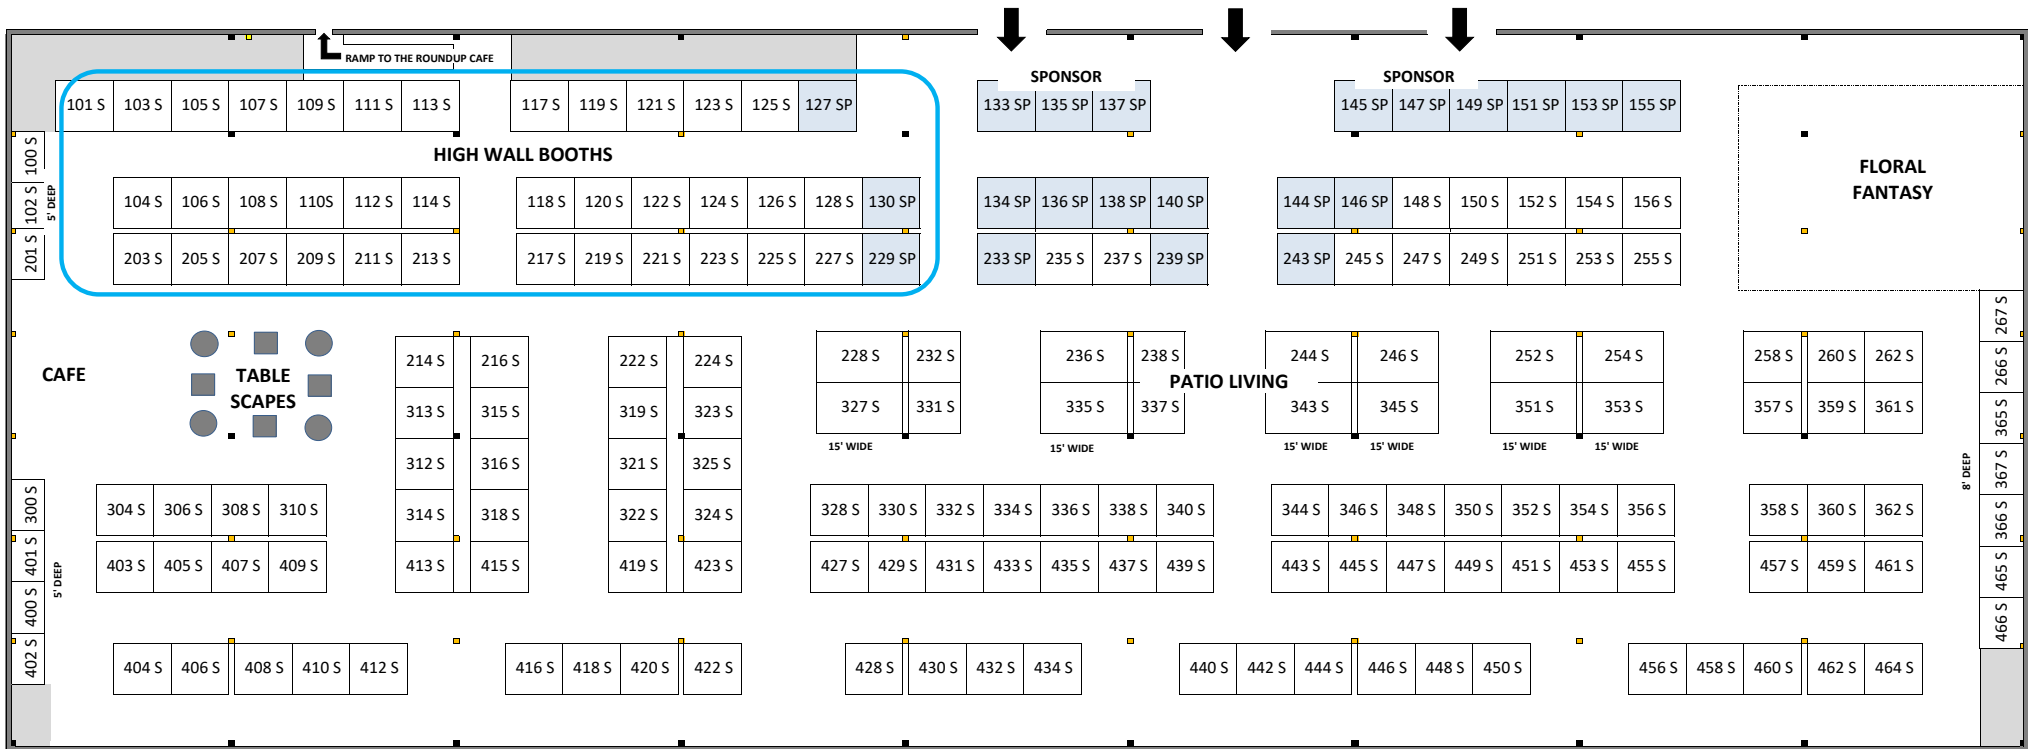

SOUTH HALL

BOOTH INVESTMENT:

Pricing is per square foot.

Standard Booths:

Inline = \$16.50
Corners = \$20.50

High Wall Booths:

Inline = \$18.00
Corners = \$22.00

Premium Booths (P) add \$1.50
(show in light blue)

BOOTHS INCLUDE:

All exhibit spaces include:

- 1 - 500 watt electrical outlet
- 1 - Identification sign.

Standard Booths: Professionally draped with 3' high side wall and a draped 8' high back wall.

High Wall Booths: Professionally draped with 8' high side wall and back wall.

APRIL 4, 5, 6, 7, & 8, 2018

AT THE HISTORIC

COW PALACE

Standard Booth Display Policy:

Please adhere to this drawing when planning your display.

SHOW HOURS:

Wed. - Sat.
10:00 pm - 7:00 pm
Sunday
10:00 am - 6:00 pm