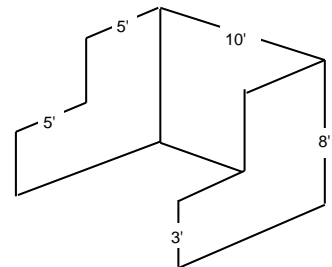

Premium Booths (P) add \$1.50
(show in light blue)

BOOTHS INCLUDE:

All exhibit spaces include:

- 1 - 500 watt electrical outlet
- 1 - Identification sign.

Standard Booths: Professionally draped with 3' high side wall and a draped 8' high back wall.

High Wall Booths: Professionally draped with 8' high side wall and back wall.

Standard Booth Display Policy:

Please adhere to this drawing when planning your display.

SHOW HOURS:

Wed. - Sat. 10:00 am - 7:00 pm
Sunday 10:00 am - 6:00 pm