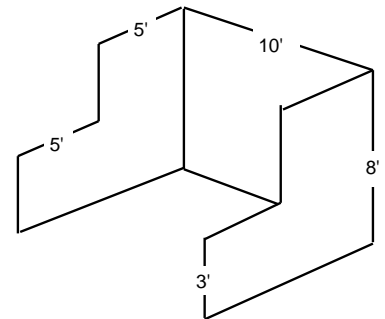

Standard Booth Display Policy:

Please adhere to this drawing when planning your display.

SHOW HOURS:

Wed. - Sat. 10:00 pm - 7:00 pm
Sunday 10:00 am - 6:00 pm

To reserve space call:

415-684-7278
ext. 5