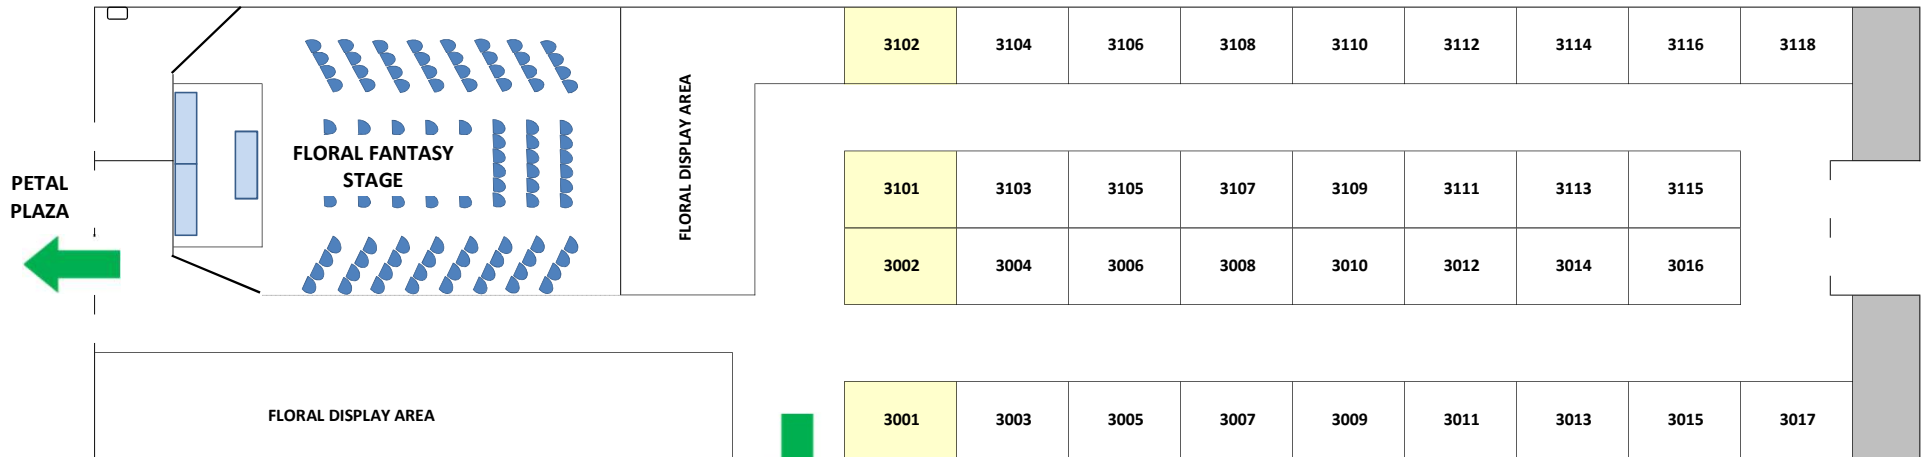

APRIL 4, 5, 6, 7, 2024
Pleasanton, CA

BOOTH INVESTMENT:

Pricing is per square foot
Standard Booths:
 Inline = \$9.75
 Corner = \$ 11.75

Premium Booth - add \$1.50 highlighted in yellow

Booth Display Policy:
 Please adhere to this drawing when planning your display.

ALL BOOTHS ARE 10' wide x 8' deep

SHOW GARDENS
 TOOL SHED
 THE GALLERY
 PETAL PLAZA

FLORAL PAVILION

RESERVE YOUR SPACE TODAY
CALL 559-322-2211

EXT. 205
 BRENDAN@SFGardenShow.com

SHOW HOURS:
 Thursday & Sunday: 10am - 6pm
 Friday & Saturday: 10am - 7pm

BOOTHS INCLUDE:
 All exhibit spaces will include 1- 500 watt electrical outlet & professionally drape with 8' high back wall and 3' side walls