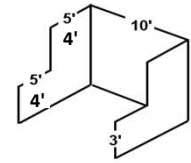

APRIL 4, 5, 6, 7, 2024
Pleasanton, CA

BOOTH INVESTMENT:

Pricing is per square foot
Standard Booths:
 Inline = \$9.75
 Corner = \$ 11.75

Premium Booth - add \$1.50 highlighted in yellow

Booth Display Policy:
 Please adhere to this drawing when planning your display.

ALL BOOTHS ARE 10' wide x 8' deep

SHOW GARDENS
 TOOL SHED
 THE GALLERY
 PETAL PLAZA

FLORAL PAVILION

RESERVE YOUR SPACE TODAY
CALL 559-322-2211

EXT. 205
 BRENDAN@SFGardenShow.com

SHOW HOURS:
 Thursday & Sunday: 10am - 6pm
 Friday & Saturday: 10am - 7pm