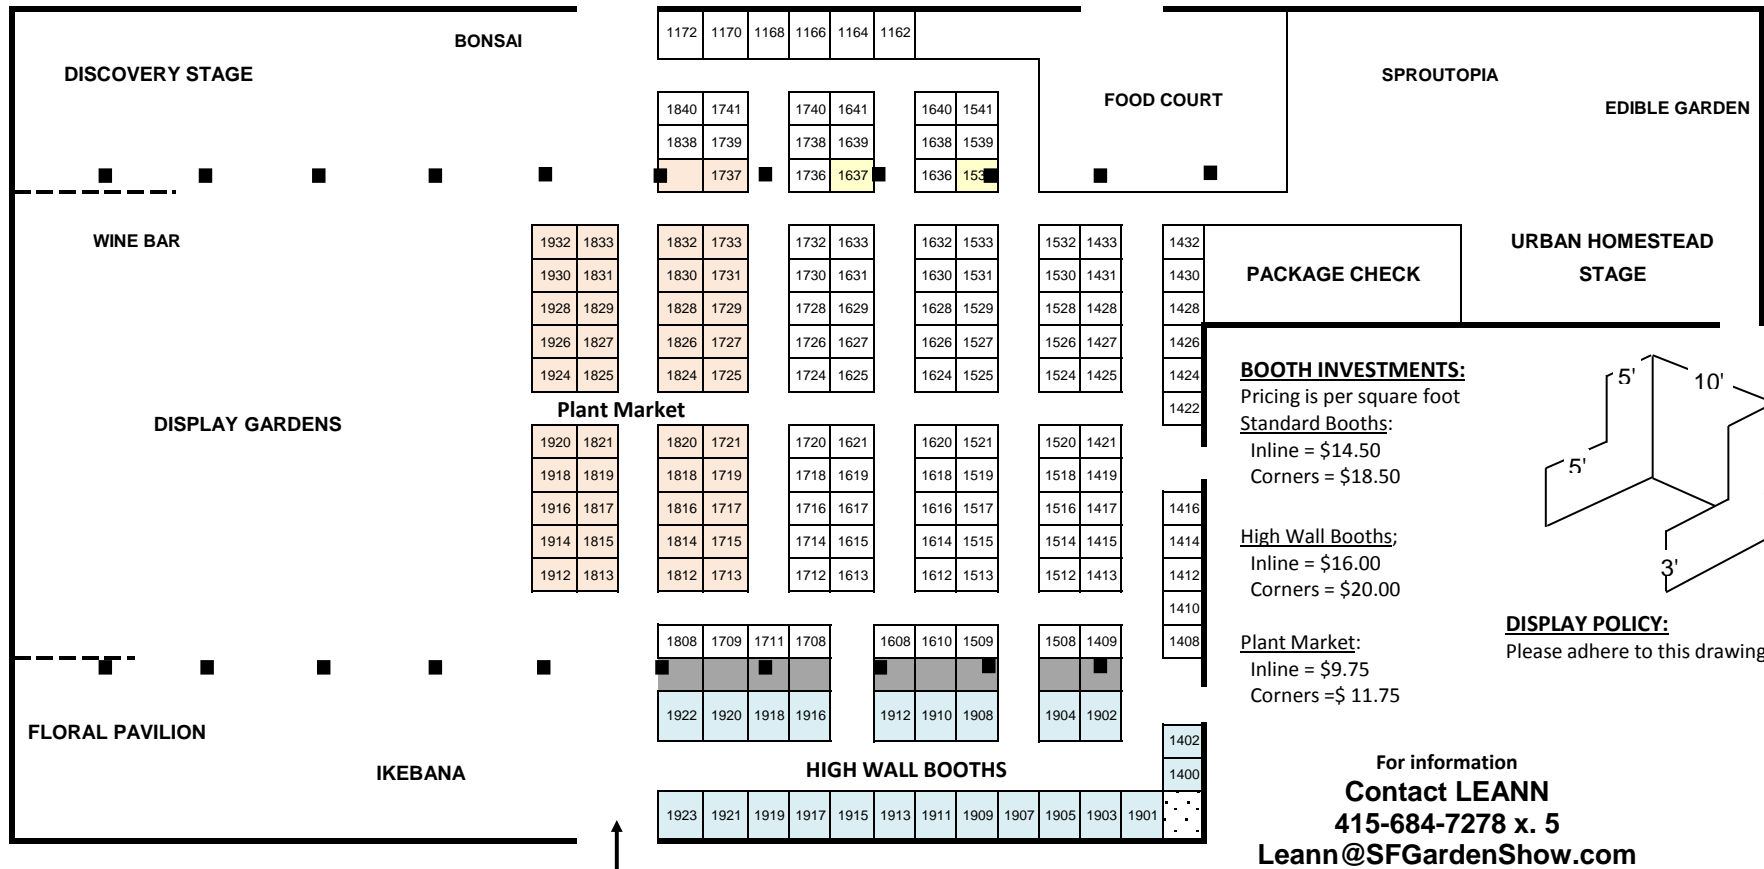

SAN FRANCISCO FLOWER & GARDEN SHOW

MARCH 21, 22, 23 & 24, 2019

Show Hours:

Thursday: 10:00 am - 6:00 pm
Friday: 10:00 am - 7:00 pm
Saturday: 10:00 am - 7:00 pm
Sunday: 10:00 am - 6:00 pm

Main Entrance

BOOTH INCLUDES:

A 10' x 10' exhibit space professionally draped with 3' high side walls and a draped 8' high back wall. 1-500 watt electrical outlet