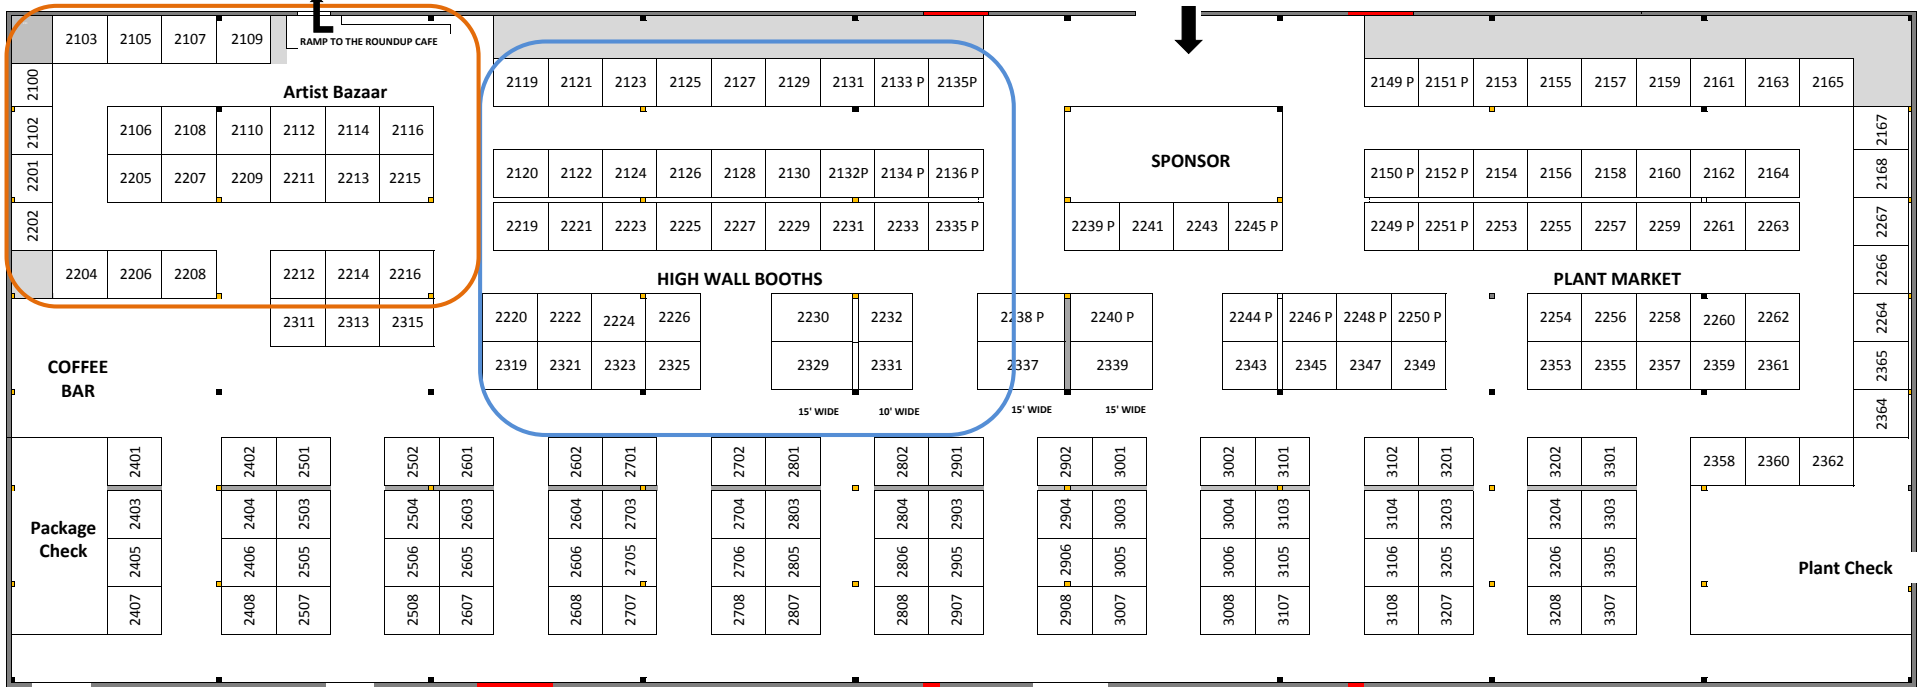

SOUTH HALL

BOOTH INVESTMENT:

Pricing is per square foot.

Standard Booths:

Inline = \$16.50

Corners = \$20.50

High Wall Booths:

Inline = \$18.00

Corners = \$22.00

Plant Market:

Inline = \$10.75

Corners = 12.75

Premium Booths (P) add \$1.50

BOOTHS INCLUDE:

All exhibit spaces include:

- 1 - 500 watt electrical outlet
- 1 - Identification sign.

Standard Booths: Professionally draped with 3' high side wall and a draped 8' high back wall.

MARCH 20, 21, 22, 23 & 24, 2019

AT THE HISTORIC

COW PALACE

Standard Booth Display Policy:
Please adhere to this drawing when planning your display.

SHOW HOURS:
Wed. - Sat.
10:00 am - 7:00 pm
Sunday
10:00 am - 6:00 pm

To reserve space call: **415-684-7278 ext. 5**