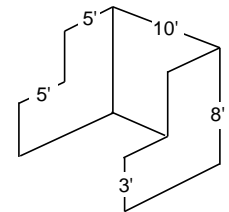

Corners = \$22.00

Plant Market:

Inline = \$10.75

Corners = 12.75

Premium Booths (P) add \$1.50

BOOTHS INCLUDE:

All exhibit spaces include:

- 1 - 500 watt electrical outlet
- 1 - Identification sign.

Standard Booths: Professionally draped with 3' high side wall and a draped 8' high back wall.

MARCH 20, 21, 22, 23 & 24, 2019

AT THE HISTORIC

COW PALACE

Standard Booth Display Policy:
Please adhere to this drawing when planning your display.