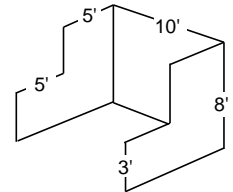

High Wall Booths: Professionally draped with 8' high side wall and back wall.

SAN FRANCISCO
FLOWER & GARDEN
SHOW

MARCH 20, 21, 22, 23, & 24, 2019

AT THE HISTORIC

COW PALACE

Standard Booth Display Policy:

Please adhere to this drawing when planning your display.