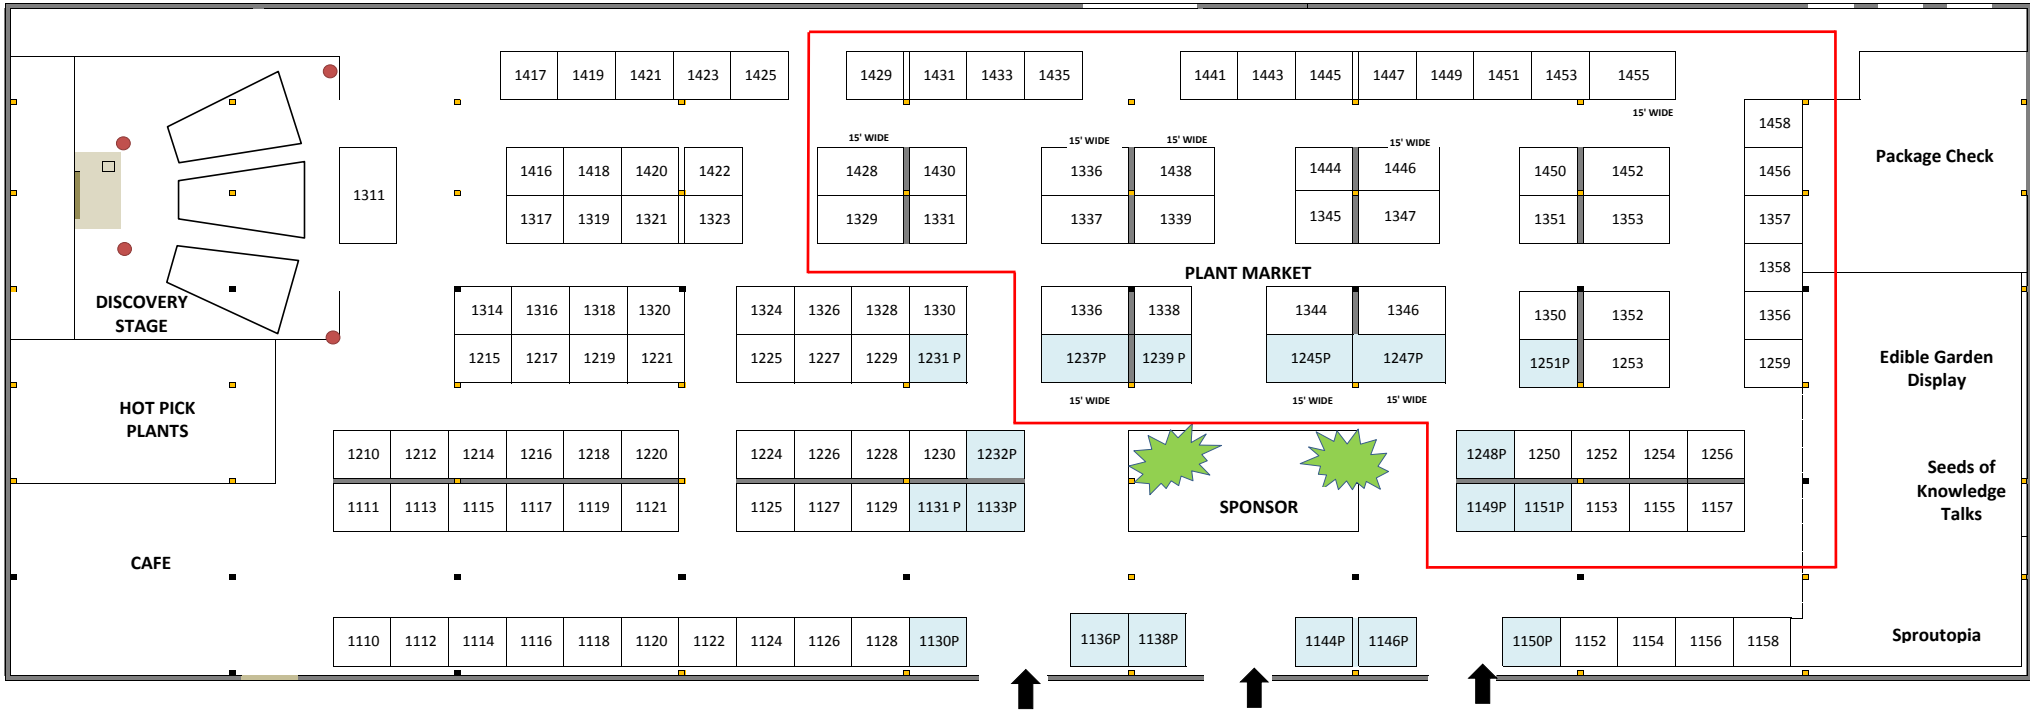

NORTH

BOOTH INVESTMENT:

Pricing is per square foot.

Standard Booths:

Inline = \$16.50

Corners = \$20.50

Plant Market Booths:

Inline = \$10.75

Corners = \$12.75

Premium Booths (P) add \$1.50

(Shown in light blue)

BOOTHS INCLUDE:

All exhibit spaces include:

- 1 - 500 watt electrical outlet
- 1 - Identification sign.

Standard Booths: Professionally draped with 3' high side wall and a draped 8' high back wall

High Wall Booths: Professionally draped with 8' high side wall and back wall.

SAN FRANCISCO
FLOWER & GARDEN
SHOW

MARCH 20, 21, 22, 23, & 24, 2019

AT THE HISTORIC

COW PALACE

Standard Booth Display Policy:

Please adhere to this drawing when planning your display.

SHOW HOURS:

Wed. - Sat.
10:00 pm - 7:00 pm
Sunday
10:00 am - 6:00 pm

To reserve space call: **415-684-7278 ext. 5**